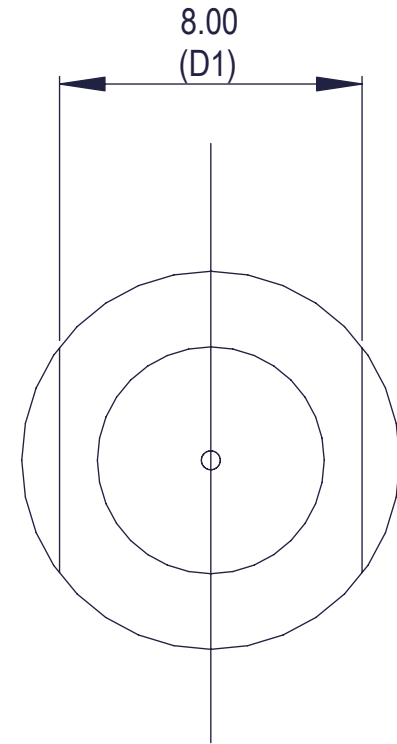

MATERIAL: BRASS ROD  
DIAMETER: 10.0mm

All dimensions are in mm